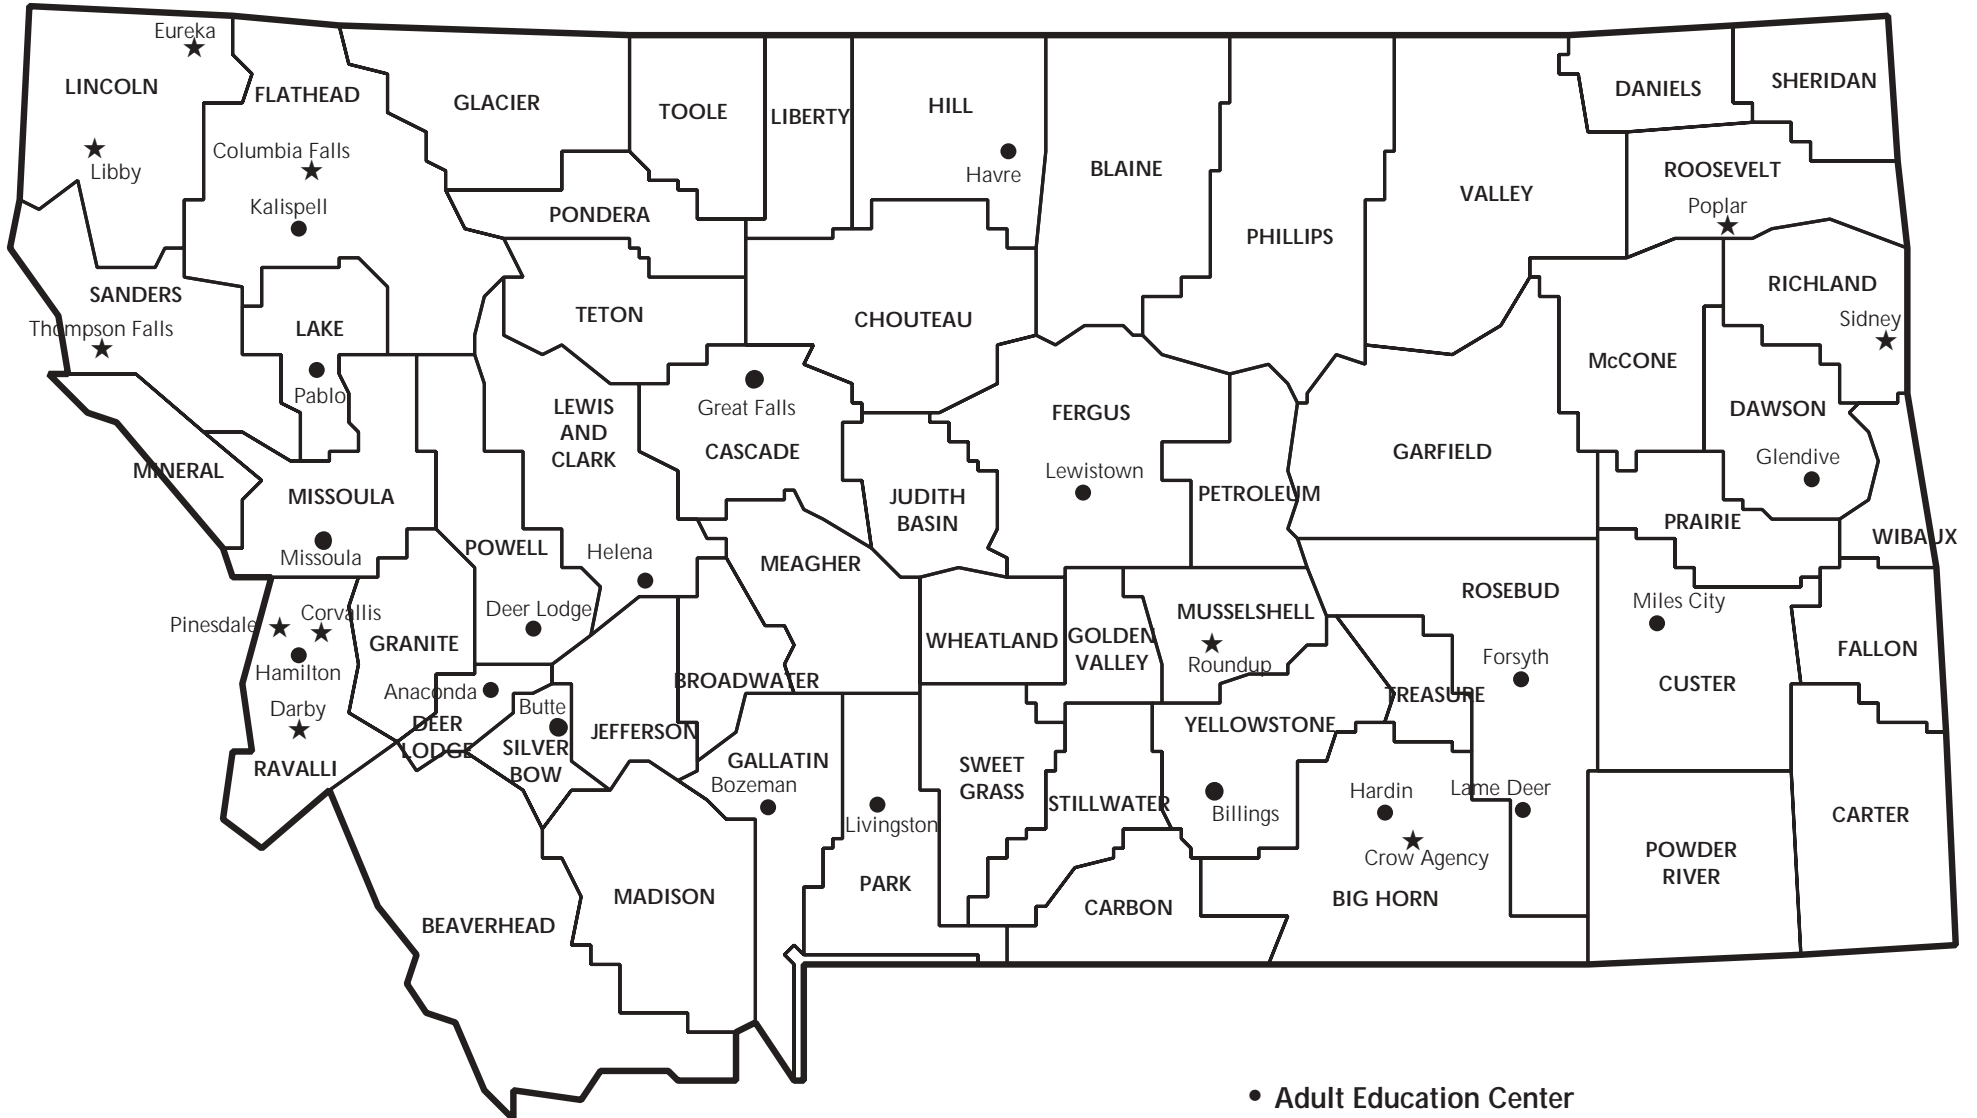

Montana Adult Basic & Literacy Education Programs & Satellite Sites 2004-05

• Adult Education Center
★ Satellite of Main Site